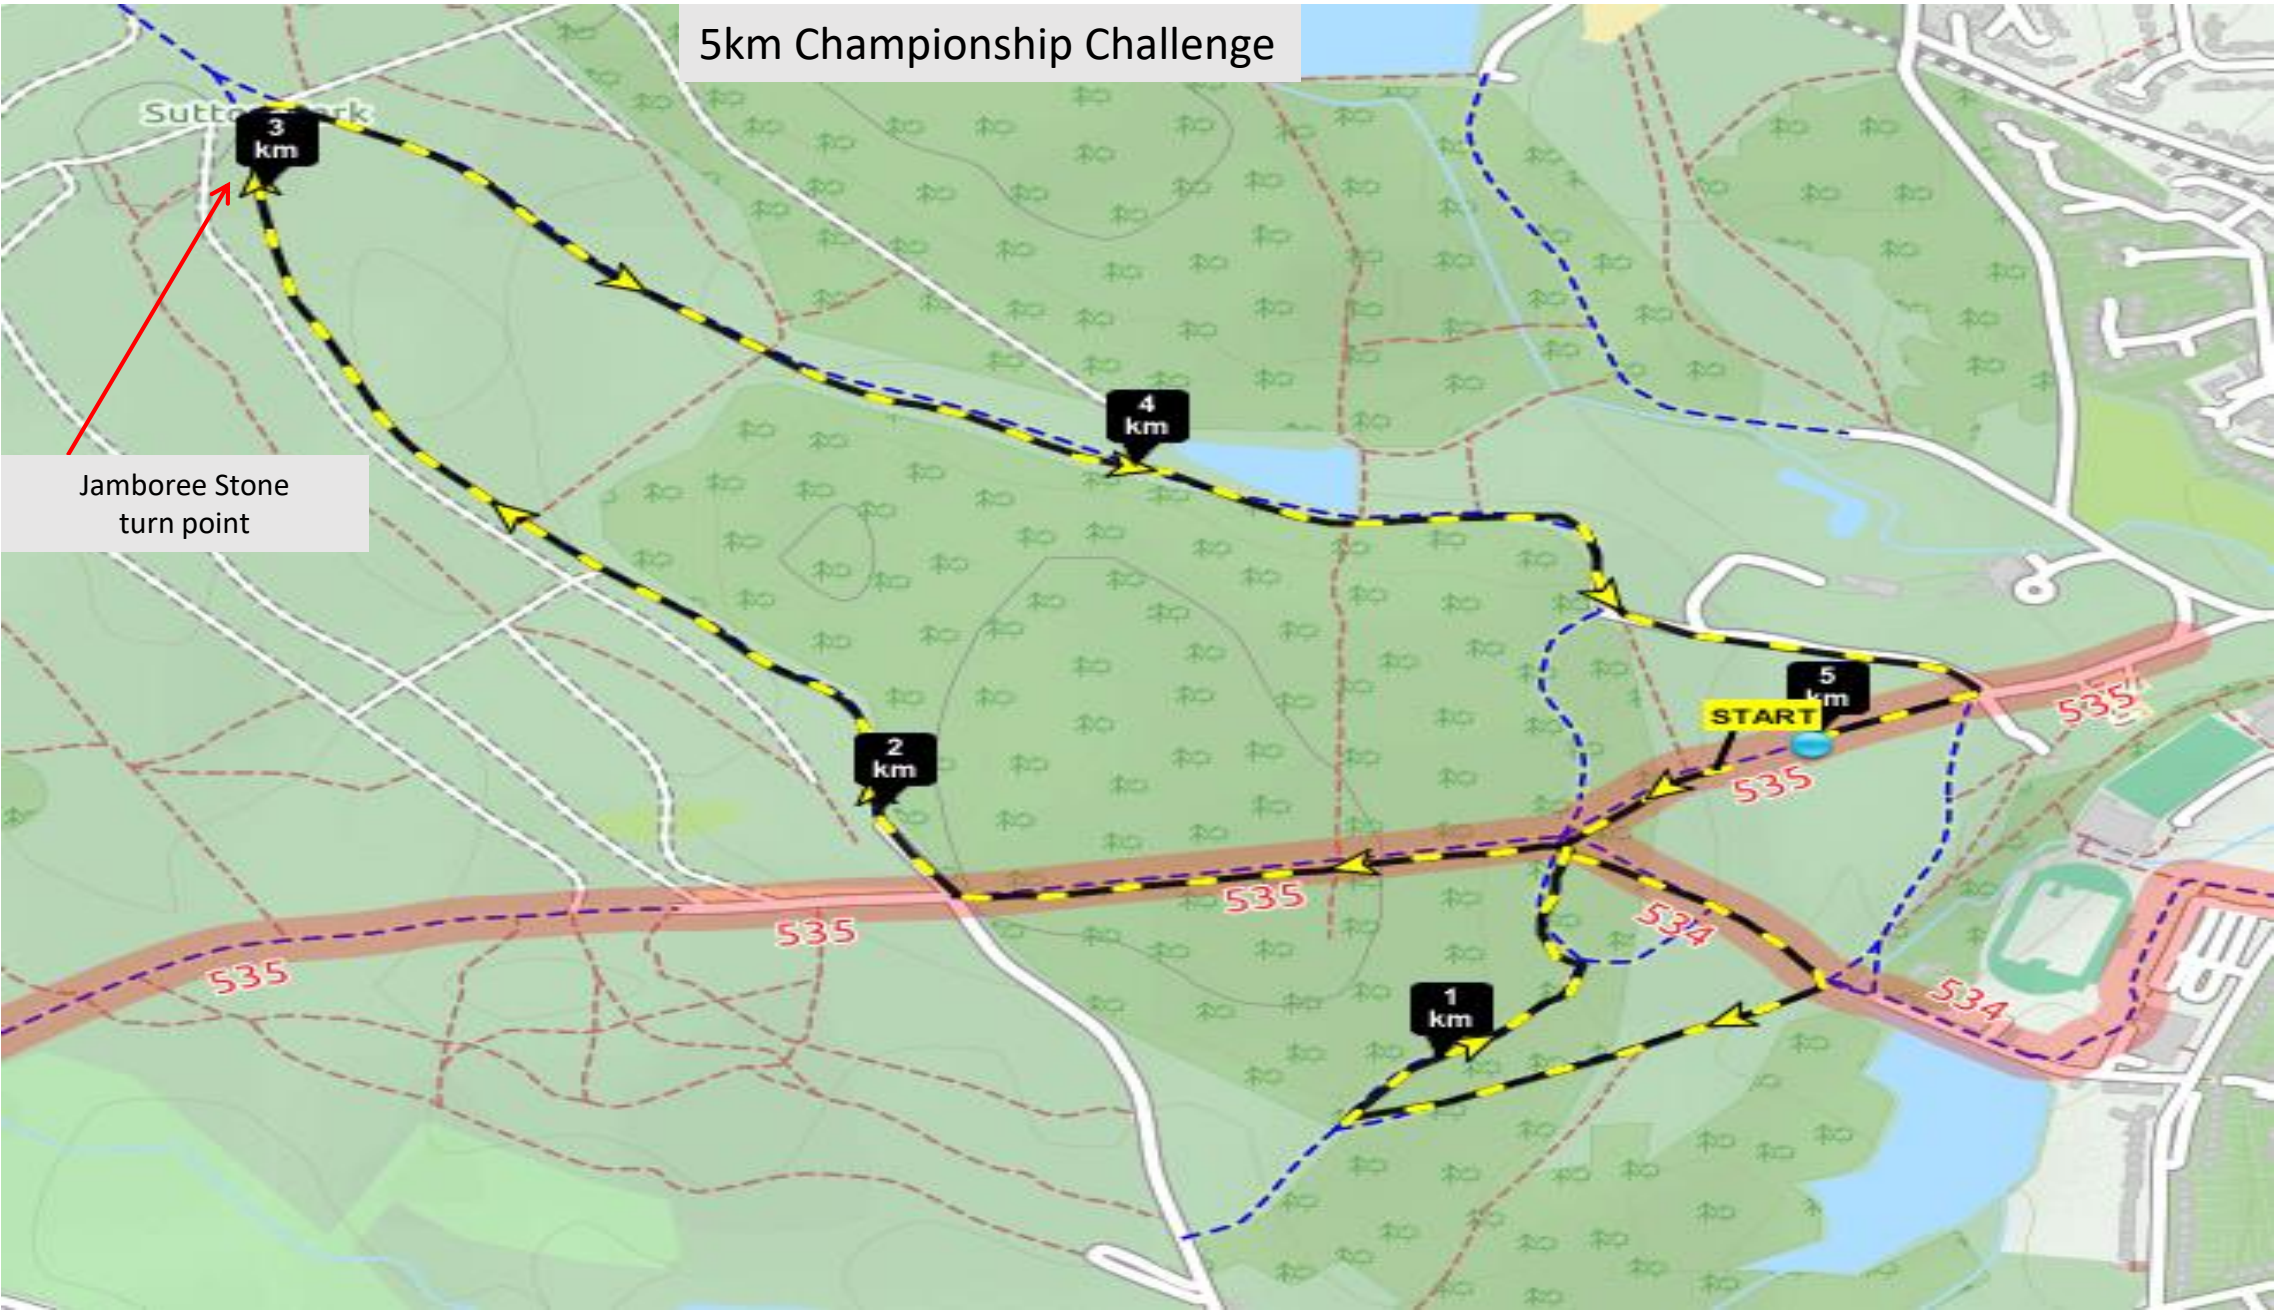

# 5km Championship Challenge

Sutton Park

3 km

Jamboree Stone  
turn point

4 km

5 km

START

2 km

1 km

535

535

535

534

534

535