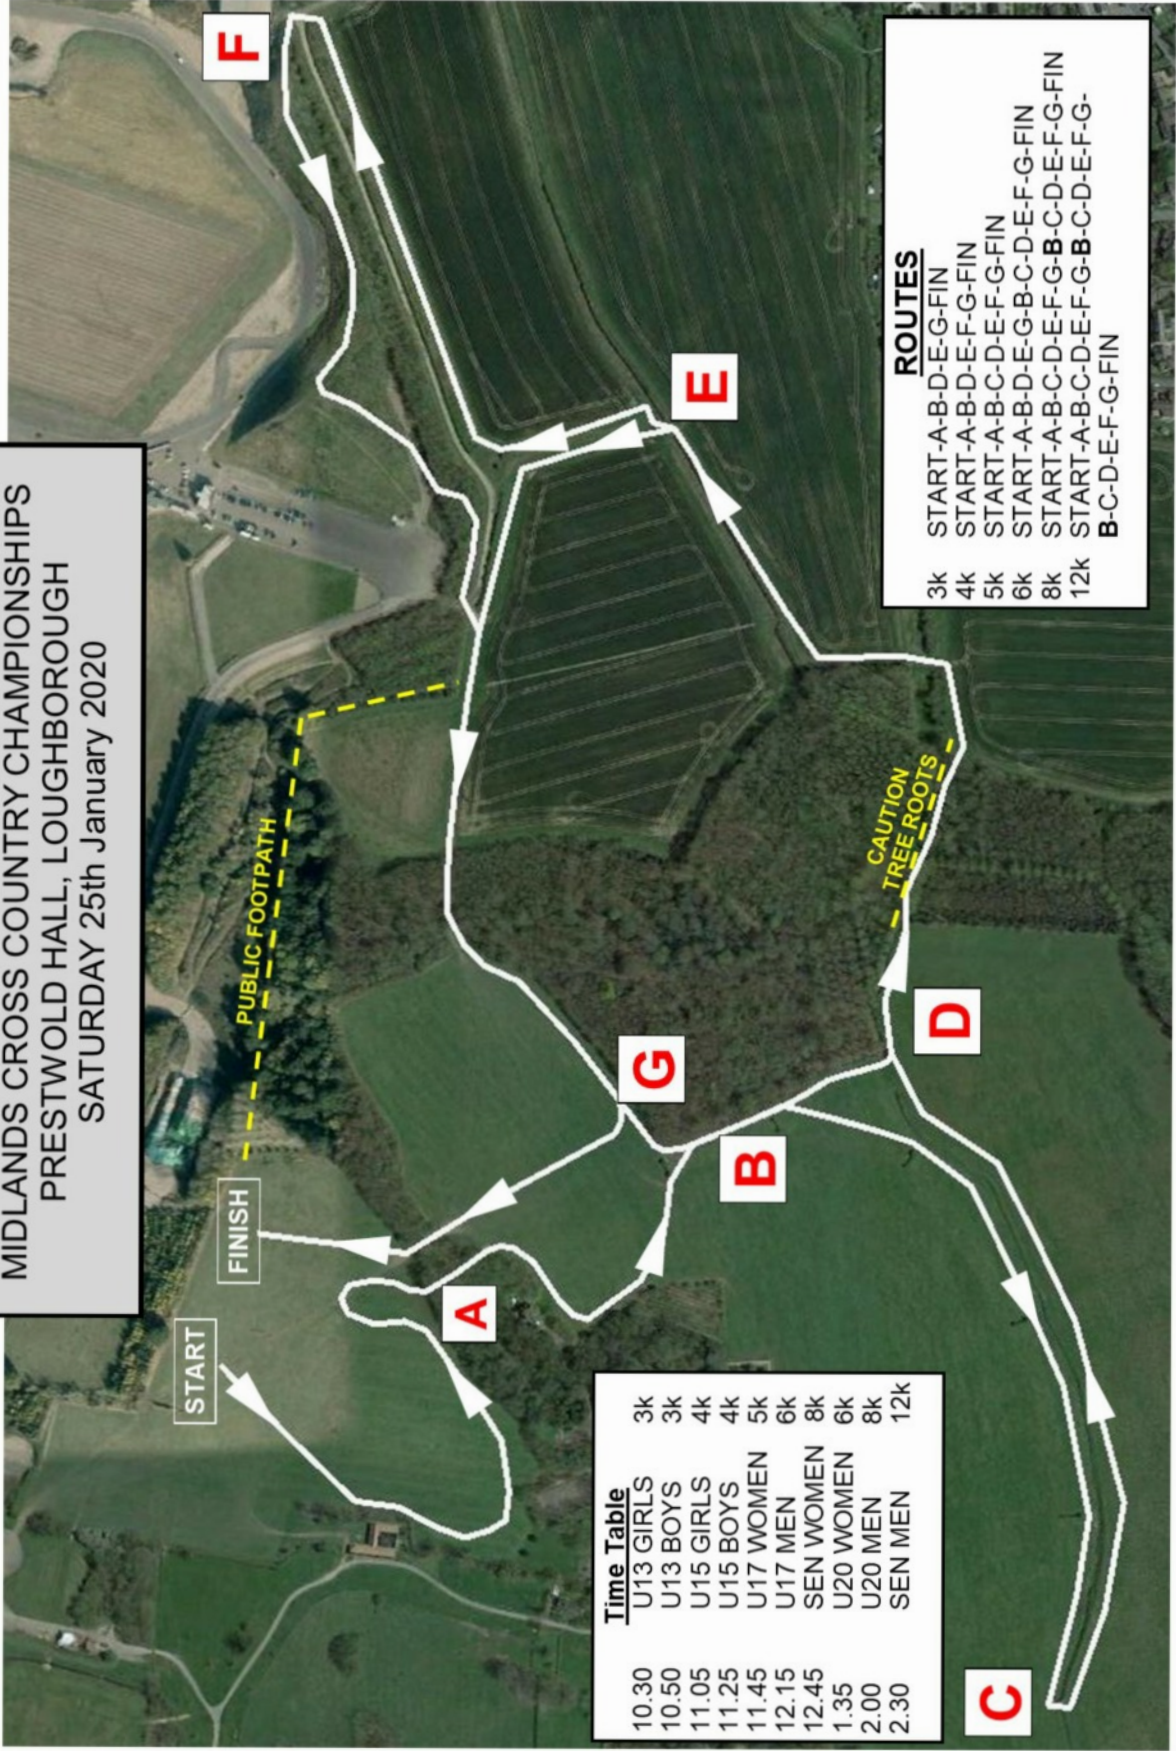

DERBY RUNNER
MIDLANDS CROSS COUNTRY CHAMPIONSHIPS
PRESTWOLD HALL, LOUGHBOROUGH
SATURDAY 25th January 2020

Time Table	
10.30	U13 GIRLS 3k
10.50	U13 BOYS 3k
11.05	U15 GIRLS 4k
11.25	U15 BOYS 4k
11.45	U17 WOMEN 5k
12.15	U17 MEN 6k
12.45	SEN WOMEN 8k
1.35	U20 WOMEN 6k
2.00	U20 MEN 8k
2.30	SEN MEN 12k

ROUTES	
3k	START-A-B-D-E-G-FIN
4k	START-A-B-D-E-F-G-FIN
5k	START-A-B-C-D-E-F-G-FIN
6k	START-A-B-D-E-G-B-C-D-E-F-G-FIN
8k	START-A-B-C-D-E-F-G-B-C-D-E-F-G-FIN
12k	START-A-B-C-D-E-F-G-B-C-D-E-F-G-B-C-D-E-F-G-FIN

C