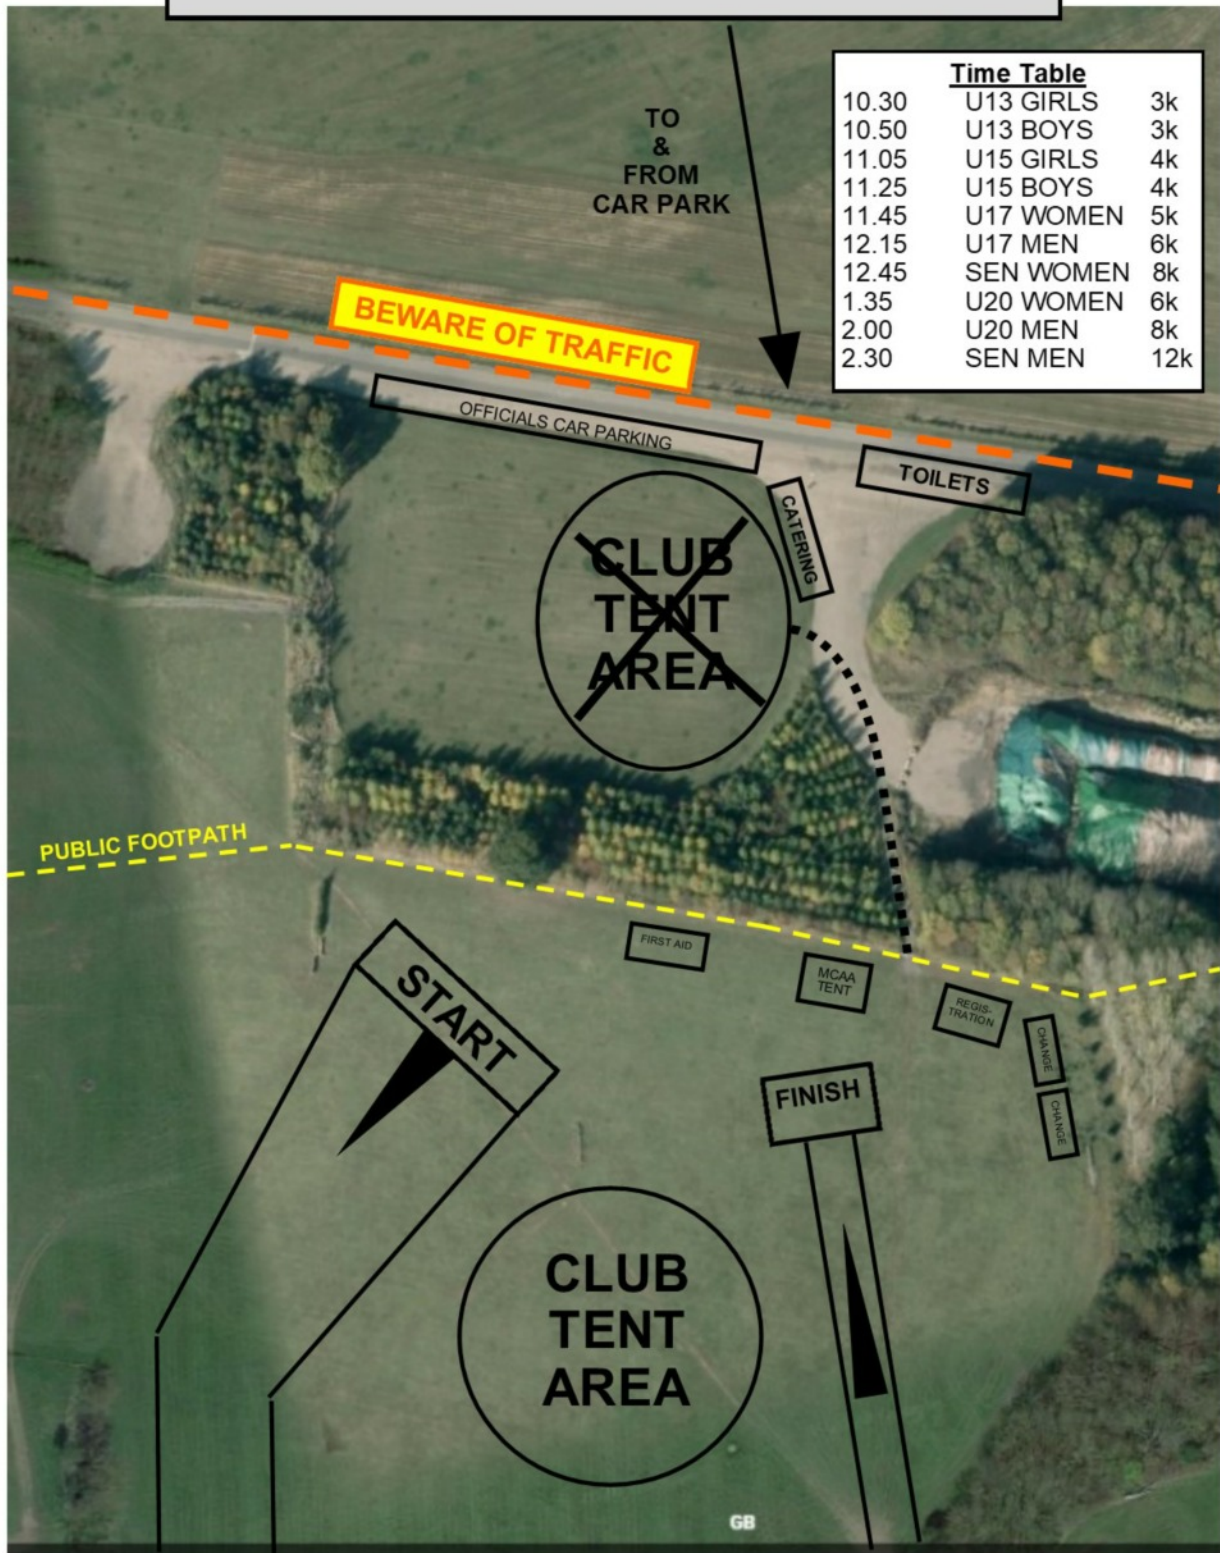

DERBY RUNNER
MIDLANDS CROSS COUNTRY CHAMPIONSHIPS
PRESTWOLD HALL, LOUGHBOROUGH
SATURDAY 25th January 2020

<u>Time Table</u>		
10.30	U13 GIRLS	3k
10.50	U13 BOYS	3k
11.05	U15 GIRLS	4k
11.25	U15 BOYS	4k
11.45	U17 WOMEN	5k
12.15	U17 MEN	6k
12.45	SEN WOMEN	8k
1.35	U20 WOMEN	6k
2.00	U20 MEN	8k
2.30	SEN MEN	12k