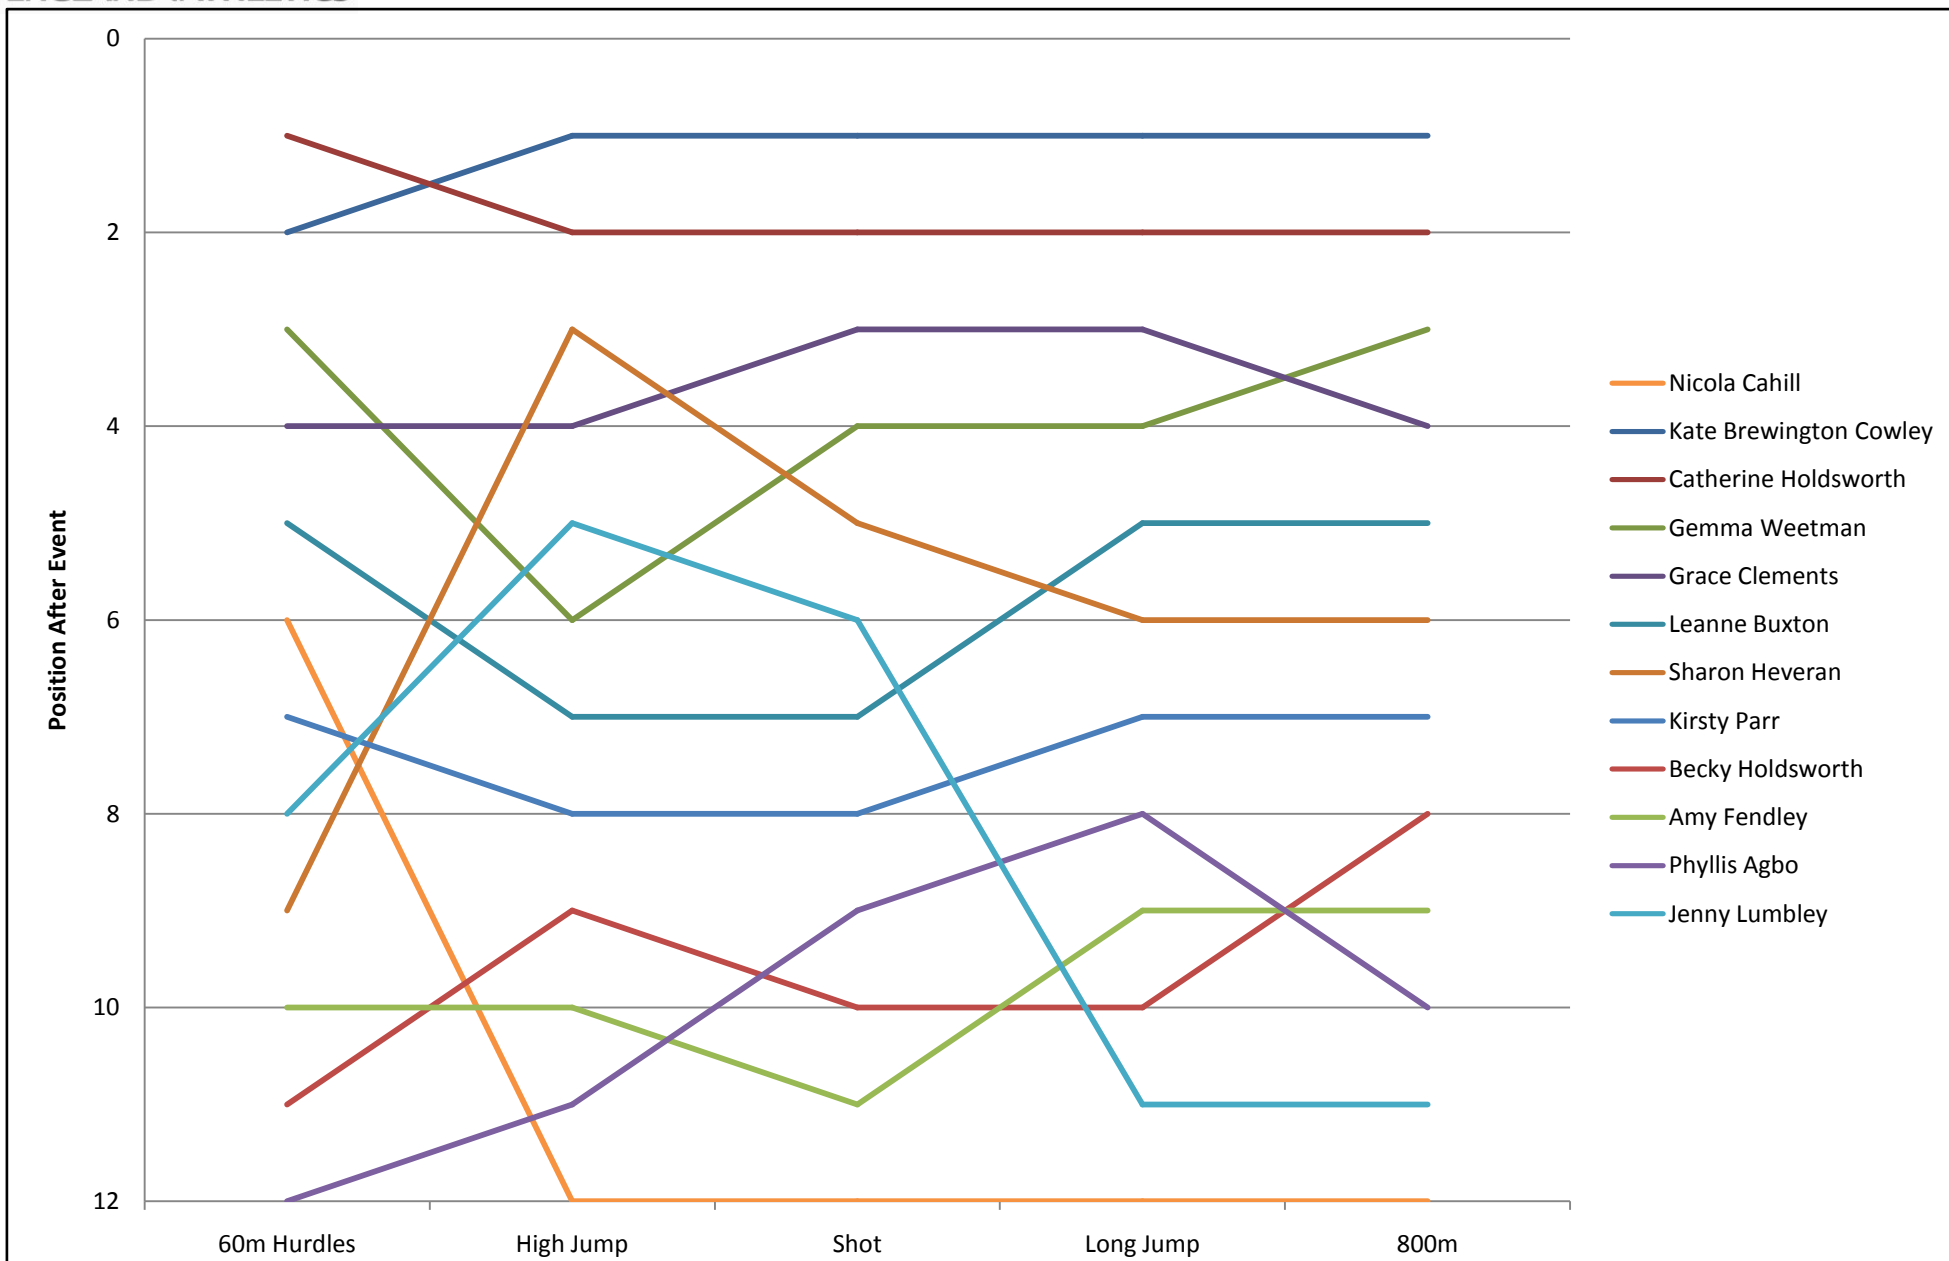

Rank	Bib		Terr	60m Hurdles				High Jump				Shot				Long Jump				800m				
				Perf	Points	Cum.	Rank	Perf	Points	Cum.	Rank	Perf	Points	Cum.	Rank	Perf	Points	Cum.	Rank	Perf	Points	Cum.	Rank	
1	81	Kate Brewington Cowley	Havering Mayesbrook AC	South	8.78	956	956	2	1.71	867	1,823	1	11.70	641	2,464	1	5.75	774	3,238	1	02:26.58	736	3,974	1
2	87	Catherine Holdsworth	Colchester Harriers & AC	South	8.56	1,004	1,004	1	1.59	724	1,728	2	12.14	670	2,398	2	5.83	798	3,196	2	02:28.66	710	3,906	2
3	95	Gemma Weetman	Oswestry Olympians	Midlands	8.92	927	927	3	1.56	689	1,616	6	11.23	610	2,226	4	5.87	810	3,036	4	02:18.49	844	3,880	3
4	84	Grace Clements	Dartford Harriers	South	8.93	925	925	4	1.59	724	1,649	4	12.08	666	2,315	3	5.77	780	3,095	3	02:23.14	781	3,876	4
5	82	Leanne Buxton	Bedford & County AC	South	8.99	912	912	5	1.53	655	1,567	7	10.90	589	2,156	7	5.73	768	2,924	5	02:26.40	739	3,663	5
6	86	Sharon Heveran	Ireland/Birchfield Harriers	Ireland	9.85	740	740	9	1.77	941	1,681	3	10.20	543	2,224	5	5.24	626	2,850	6	02:45.97	506	3,356	6
7	92	Kirsty Parr	Leeds City AC	North	9.43	822	822	7	1.50	621	1,443	8	11.34	618	2,061	8	5.46	688	2,749	7	02:40.98	562	3,311	7
8	88	Becky Holdsworth	Doncaster AC	North	10.00	712	712	11	1.35	460	1,172	9	7.60	374	1,546	10	4.65	466	2,012	10	02:28.41	713	2,725	8
9	85	Amy Fendley	Newark AC	Midlands	9.95	721	721	10	1.32	429	1,150	10	7.74	383	1,533	11	4.92	538	2,071	9	02:54.44	419	2,490	9
10	80	Phyllis Agbo	Thames Valley Harriers	South	DNF			12	1.71	867	867	11	12.54	697	1,564	9	6.02	856	2,420	8	DNS		*	10
11	90	Jenny Lumbley	Leeds City AC	North	9.64	781	781	8	1.71	867	1,648	5	10.02	531	2,179	6	DNS		*	11			*	11
12	83	Nicola Cahill	City of Manchester	North	9.14	881	881	6	DNS		*	12			*	12			*	12			*	12